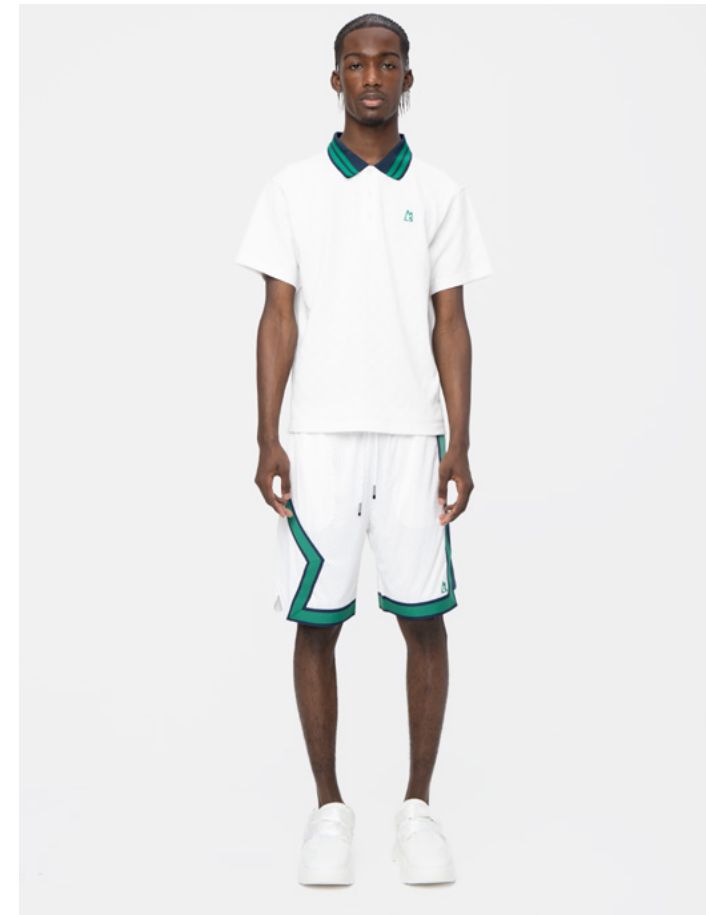

COURT CROCHET VEST | Style # 42A3M001

DAVENPORT CONVERTIBLE HARRINGTON JACKET | Style # 22E3D002  
SAMPRAS BELTED SHORTS | Style # 22E3G001

COSTA POLO SHIRT (Blue) | Style # 22E3C001  
MESA PIECED BBALL SHORTS | # 22E3G002