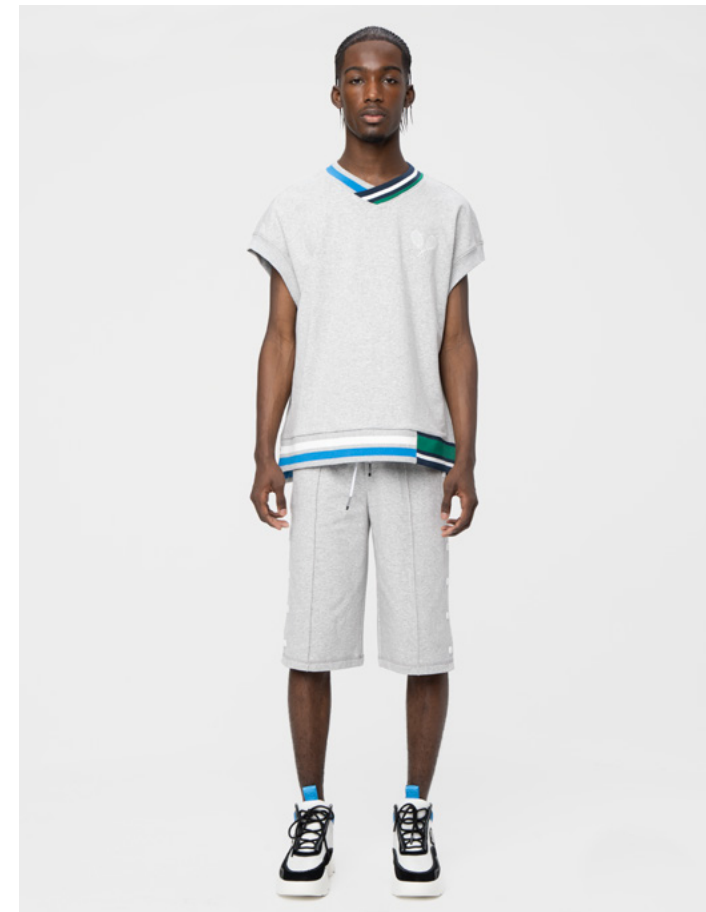

COSTA POLO SHIRT (White) | Style # 22E3C001
MESA PIECED BBALL SHORTS | # 22E3G002

BRENTWOOD OVERSIZED VEST (Grey) | Style # 22E3B001
EVERWAY WIDE CROPPED SWEATPANTS WITH SNAPS | Style # 22E3K002