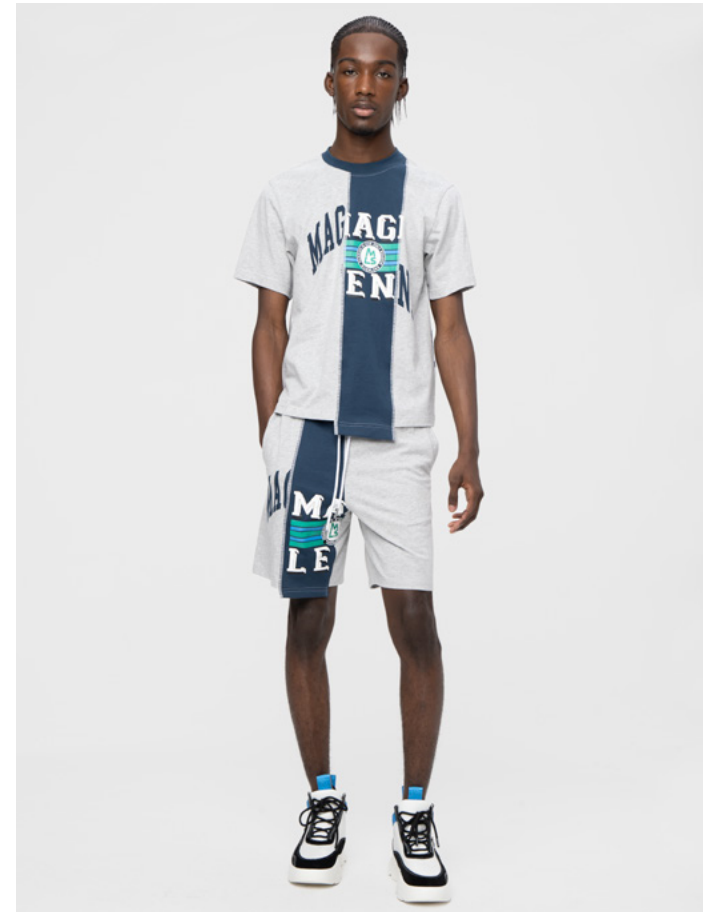

ACARI SPLICED DRESS | Style # 42A3L001

WYTON SPLICED GRAPHIC MUSCLE TEE | Style # 42A3T002  
EVERT SPLICED SHORTS | Style # 42A3G002

KINNEY SPLICED GRAPHIC TEE | Style # 22E3T010  
SAN JUAN SPLICED SHORTS | Style # 22E3G009

JUNE 2023

CABORA SPLICED ZIP UP HOODIE | Style # 22E3W004

KINNEY SPLICED GRAPHIC TEE | Style # 22E3T010  
SAN JUAN SPLICED SHORTS | Style # 22E3G009

ABBOTT SPLICED GRAPHIC TEE | Style # 22E3T009  
CRESCENT SPLICED SHORTS | Style # 22E3G008